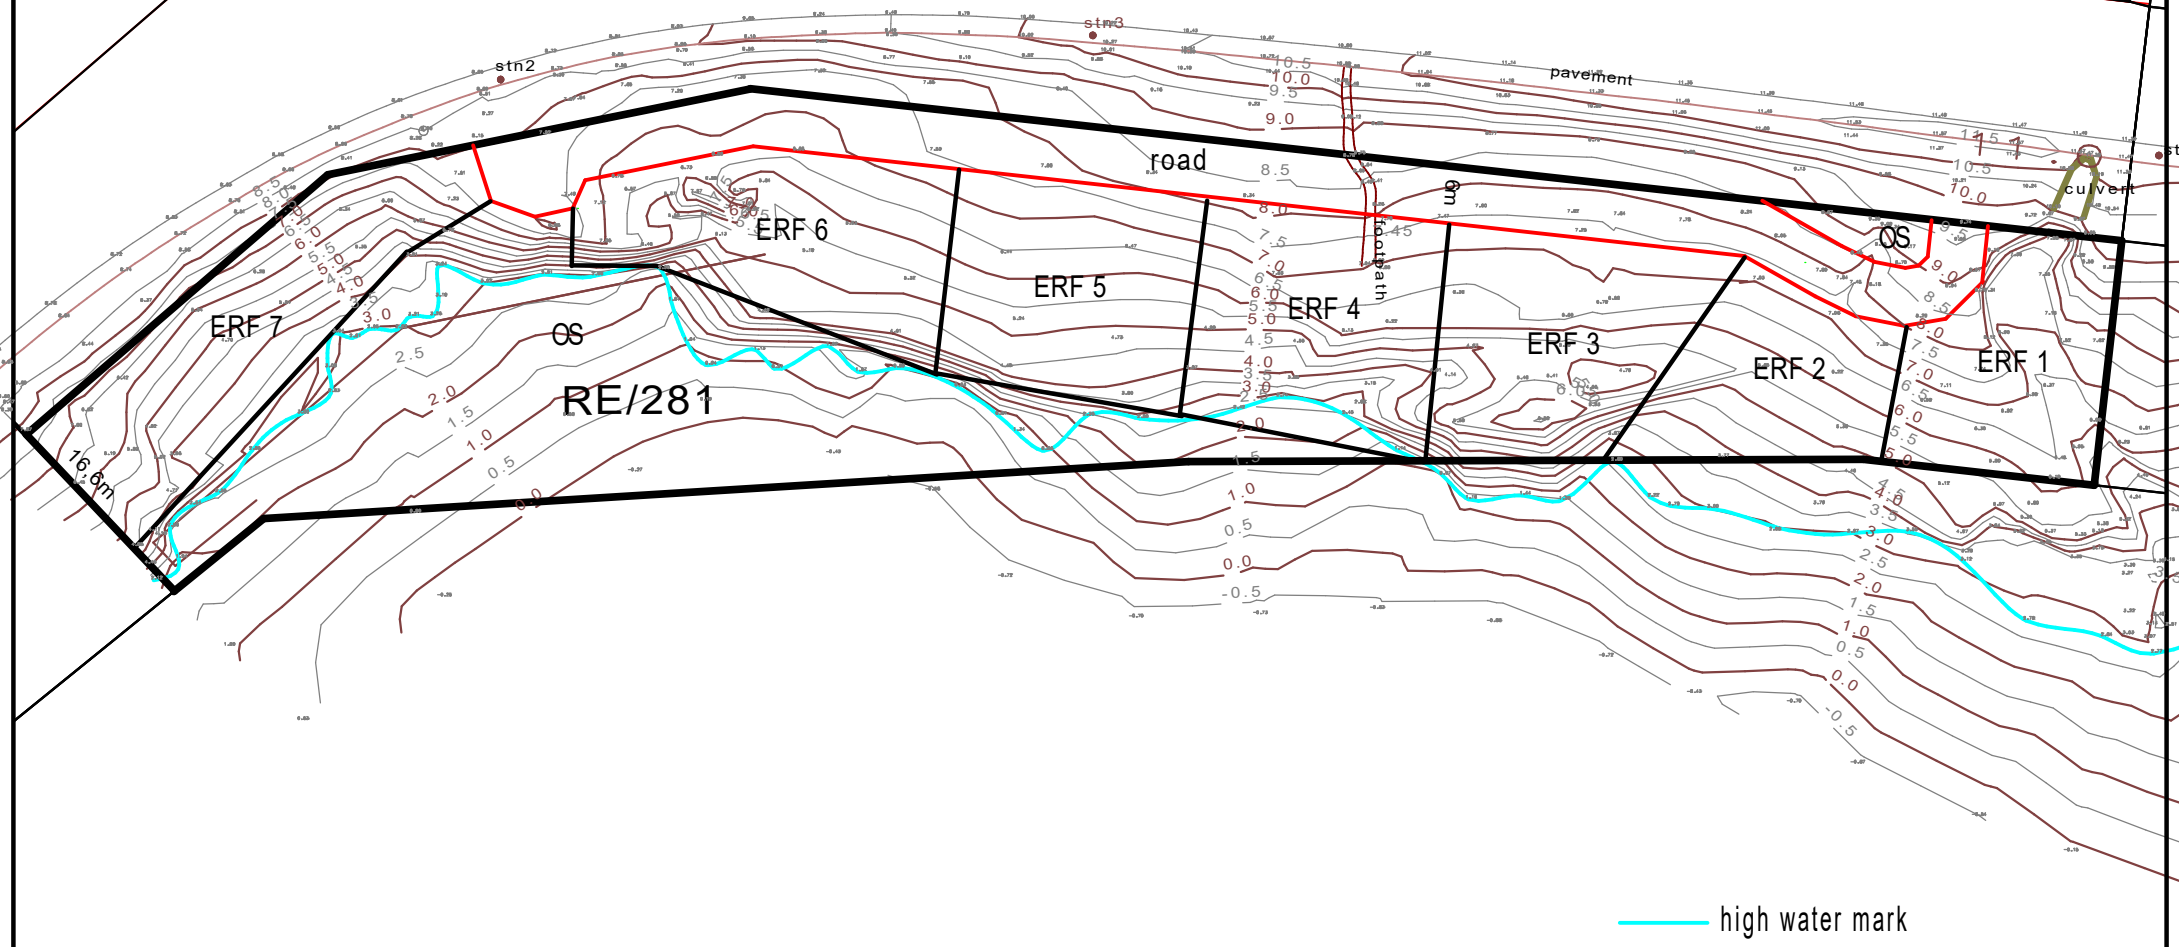

2008

ADELLE

1992

1993

1994

1995

MARINE DRIVE

SPLIT REMAINDER OF FARM PAAPEKUILFONTEIN NO 281, BREDASDORP RD:
 DRAFT LAYOUT: ALTERNATIVE 1

SCALE 1:800